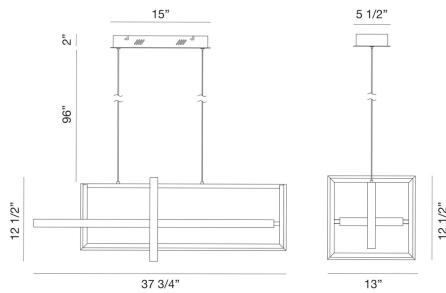

BORDO, 3-LIGHT 38IN INTEGRATED LED LINEAR CHANDELIER

PRODUCT DETAILS

| | | |
|-------------------------|---|-------------|
| No. | : | 39323-019 |
| Product Color | : | MATTE BLACK |
| Shade / Accent Colour | : | WHITE |
| Shade / Accent Material | : | ACRYLIC |
| Length | : | 37.75" |
| Width | : | 13" |
| Height | : | 12.5" |
| Weight | : | 12.7LBS |

OPTIONS AVAILABLE

| ITEM NO. | FINISH | SHADE |
|-----------|------------------|-------|
| 39323-019 | MATTE BLACK | BLACK |
| 39323-026 | SATIN GOLD PAINT | GOLD |

TECHNICAL DETAILS

| | | |
|---------------------------|---|----------------|
| Hanging Support Type | : | AIRCRAFT CABLE |
| Canopy / Backplate Length | : | 15" |
| Canopy / Backplate Height | : | 2" |
| Canopy / Backplate Width | : | 5.5" |
| IP Rating | : | IP22 |
| Title 24 | : | YES |
| Beam Angle | : | 360 |