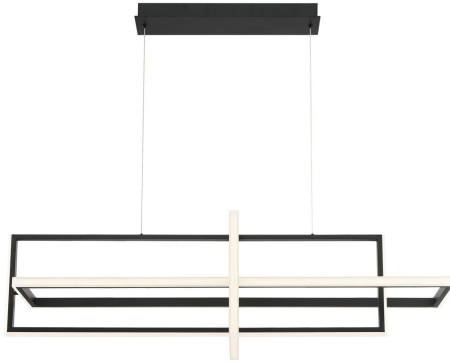

BORDO, 3-LIGHT 38IN INTEGRATED LED LINEAR CHANDELIER

PRODUCT DETAILS

| | | |
|-------------------------|---|-------------|
| No. | : | 39323-019 |
| Product Color | : | MATTE BLACK |
| Shade / Accent Colour | : | WHITE |
| Shade / Accent Material | : | ACRYLIC |
| Length | : | 37.75" |
| Width | : | 13" |
| Height | : | 12.5" |
| Weight | : | 12.7LBS |

OPTIONS AVAILABLE

| ITEM NO. | FINISH | SHADE |
|-----------|------------------|-------|
| 39323-019 | MATTE BLACK | BLACK |
| 39323-026 | SATIN GOLD PAINT | GOLD |

TECHNICAL DETAILS

| | | |
|---------------------------|---|----------------|
| Hanging Support Type | : | AIRCRAFT CABLE |
| Canopy / Backplate Length | : | 15" |
| Canopy / Backplate Height | : | 2" |
| Canopy / Backplate Width | : | 5.5" |
| IP Rating | : | IP22 |
| Title 24 | : | YES |
| Beam Angle | : | 360 |