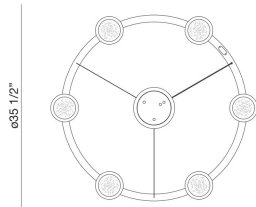

### PRODUCT DETAILS

No.	:	39308-016
Product Color	:	MATTE BLACK
Shade / Accent Colour	:	CLEAR
Shade / Accent Material	:	GLASS
Diameter	:	35.5"
Height	:	4"
Weight	:	22.9LBS

### LIGHT SOURCE DETAILS

Number of Bulbs	:	6
Light Source	:	LED
Light Source Type	:	INTEGRATED LED
Input Voltage	:	120V
Bulb Voltage	:	120V
Socket Type	:	INTEGRATED
Total Wattage	:	34W
Delivered Lumens	:	2200LM
Kelvin	:	3500K
CRI	:	90
Bulb Included	:	YES
Dimmable	:	YES

### TECHNICAL DETAILS

Hanging Support Type	:	AIRCRAFT CABLE
Canopy / Backplate Height	:	1.5"
Canopy / Backplate Dia.	:	7"
IP Rating	:	IP22
Title 24	:	YES
Beam Angle	:	360