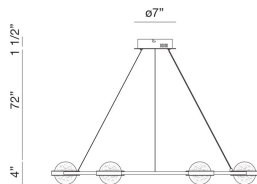

CIRCOLO, 6LT LED CHANDELIER

PRODUCT DETAILS

No.	:	39308-016
Product Color	:	BLACK
Shade / Accent Colour	:	BLACK
Diameter	:	35.5"
Height	:	4"
Weight	:	23.2LBS

LIGHT SOURCE DETAILS

Light Source Type	:	INTEGRATED LED
Input Voltage	:	120V
Bulb Voltage	:	120V
Socket Type	:	LED
Total Wattage	:	34W
Delivered Lumens	:	2200LM
Kelvin	:	3500K
CRI	:	90
Dimmable	:	YES

OPTIONS AVAILABLE

ITEM NO. 39308-016	FINISH BLACK	SHADE BLACK
------------------------------	------------------------	-----------------------

TECHNICAL DETAILS

Hanging Support Type	:	AIRCRAFT CABLE
Hanging Support Length	:	72"
Canopy / Backplate Height	:	1.5"
Canopy / Backplate Dia.	:	7"