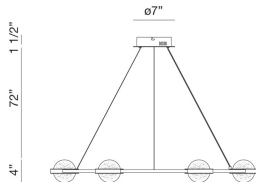

### PRODUCT DETAILS

No.	:	39308-016
Product Color	:	MATTE BLACK
Shade / Accent Colour	:	CLEAR
Shade / Accent Material	:	GLASS
Diameter	:	35.5"
Height	:	4"
Weight	:	22.9LBS

### TECHNICAL DETAILS

Hanging Support Type	:	AIRCRAFT CABLE
Canopy / Backplate Height	:	1.5"
Canopy / Backplate Dia.	:	7"
IP Rating	:	IP22
Title 24	:	YES
Beam Angle	:	360