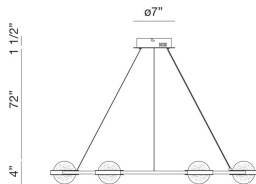

CIRCOLO, 6LT LED CHANDELIER

PRODUCT DETAILS

No.	:	39308-016
Product Color	:	BLACK
Shade / Accent Colour	:	BLACK
Diameter	:	35.5"
Height	:	4"
Weight	:	23.2lbs

LIGHT SOURCE DETAILS

Light Source Type	:	INTEGRATED LED
Input Voltage	:	120V
Bulb Voltage	:	120V
Socket Type	:	LED
Total Wattage	:	34W
Total Lumen	:	2200lm
Kelvin	:	3500K
CRI	:	90
Dimmable	:	Yes

Options Available

ITEM NO.	FINISH	SHADE
39308-016	BLACK	BLACK

TECHNICAL DETAILS

Hanging Support Type	:	AIRCRAFT CABLE
Hanging Support Length	:	72"
Canopy / Backplate Height	:	1.5"
Canopy / Backplate Dia.	:	7"