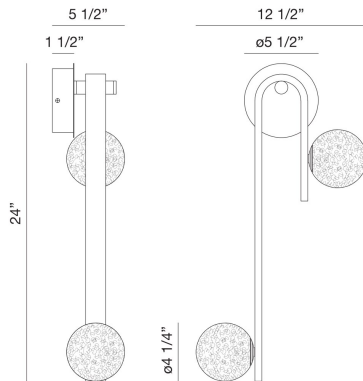

PHILLIMORE, LED WALL SCONCE

PRODUCT DETAILS

No.	:	39285-010
Product Color	:	BRUSHED GOLD
Shade / Accent Colour	:	GOLD
Height	:	24"
Ext	:	5.5"
Weight	:	4.5lbs

LIGHT SOURCE DETAILS

Light Source Type	:	INTEGRATED LED
Input Voltage	:	120V
Bulb Voltage	:	120V
Socket Type	:	LED
Total Wattage	:	6W
Delivered Lumens	:	380lm
Kelvin	:	3500K
CRI	:	90
Dimmable	:	Yes

OPTIONS AVAILABLE

ITEM NO.	FINISH	SHADE
39285-010	BRUSHED GOLD	GOLD

TECHNICAL DETAILS

Canopy / Backplate Height	:	1.5"
Canopy / Backplate Dia.	:	5.5"

PROJECT INFORMATION

Job Name: Date: Category:

Comments: