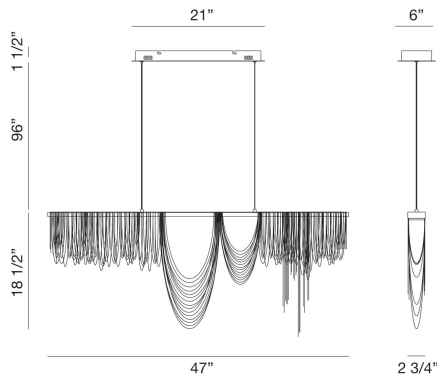

TENDA, LG LED CHANDELIER

PRODUCT DETAILS

| | | |
|-----------------------|---|-----------|
| No. | : | 39284-013 |
| Product Color | : | GOLD |
| Shade / Accent Colour | : | GOLD |
| Length | : | 47" |
| Width | : | 2.75" |
| Height | : | 18.5" |
| Weight | : | 16LBS |

LIGHT SOURCE DETAILS

| | | |
|-------------------|---|----------------|
| Light Source Type | : | INTEGRATED LED |
| Input Voltage | : | 120V |
| Bulb Voltage | : | 120V |
| Socket Type | : | LED |
| Total Wattage | : | 60W |
| Delivered Lumens | : | 2500LM |
| Kelvin | : | 3000K |
| CRI | : | 90 |
| Dimmable | : | YES |

OPTIONS AVAILABLE

| ITEM NO. | FINISH | SHADE |
|-----------|------------------------------|--------------|
| 39284-013 | GOLD | GOLD |
| 39284-020 | PAINTED BRUSHED BLACK | BLACK |

TECHNICAL DETAILS

| | | |
|---------------------------|---|----------------|
| Hanging Support Type | : | AIRCRAFT CABLE |
| Hanging Support Length | : | 96" |
| Canopy / Backplate Length | : | 21" |
| Canopy / Backplate Height | : | 6" |
| Canopy / Backplate Width | : | 1.5" |