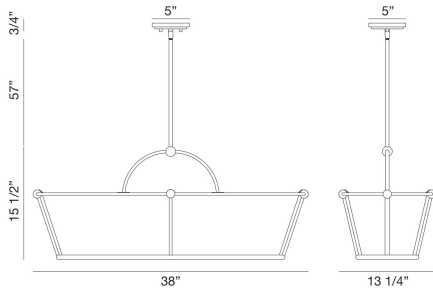

PULITO, 6 LT ISLAND PENDANT

PRODUCT DETAILS

No.	:	39046-027
Product Color	:	POLISHED NICKEL
Shade / Accent Colour	:	NICKEL
Length	:	38"
Width	:	13.25"
Height	:	15.75"
Weight	:	11LBS

LIGHT SOURCE DETAILS

Number of Bulbs	:	6
Light Source	:	BULB
Light Source Type	:	B10
Input Voltage	:	120V
Bulb Voltage	:	120V
Socket Type	:	E12
Wattage	:	6 X 60W
Total Wattage	:	360W
Bulb Included	:	NO
Dimmable	:	YES

OPTIONS AVAILABLE

ITEM NO.	FINISH	SHADE
39046-017	MATTER BLACK	BLACK
39046-027	POLISHED NICKEL	NICKEL

TECHNICAL DETAILS

Hanging Support Type	:	ROD
Hanging Support Length	:	57"
Canopy / Backplate Height	:	0.75"
Canopy / Backplate Dia.	:	5"
IP Rating	:	IP20