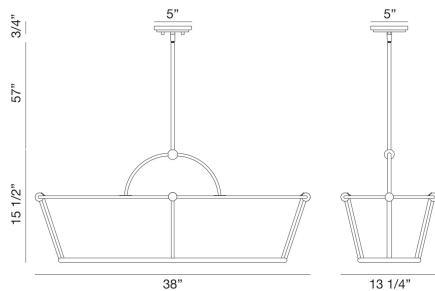

PULITO, 6 LT ISLAND PENDANT

PRODUCT DETAILS

No.	:	39046-017
Product Color	:	MATTER BLACK
Shade / Accent Colour	:	BLACK
Length	:	38"
Width	:	13.25"
Height	:	15.75"
Weight	:	11LBS

LIGHT SOURCE DETAILS

Number of Bulbs	:	6
Light Source	:	BULB
Light Source Type	:	B10
Input Voltage	:	120V
Bulb Voltage	:	120V
Socket Type	:	E12
Wattage	:	6 X 60W
Total Wattage	:	360W
Bulb Included	:	NO
Dimmable	:	YES

OPTIONS AVAILABLE

ITEM NO.	FINISH	SHADE
39046-017	MATTER BLACK	BLACK
39046-027	POLISHED NICKEL	NICKEL

TECHNICAL DETAILS

Hanging Support Type	:	ROD
Hanging Support Length	:	57"
Canopy / Backplate Height	:	0.75"
Canopy / Backplate Dia.	:	5"
IP Rating	:	IP20