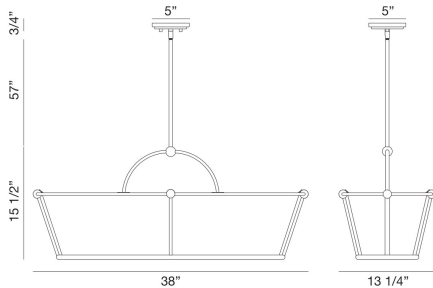

PULITO, 6 LT ISLAND PENDANT

PRODUCT DETAILS

No.	:	39046-017
Product Color	:	MATTER BLACK
Shade / Accent Colour	:	BLACK
Length	:	38"
Width	:	13.25"
Height	:	15.75"
Weight	:	11LBS

LIGHT SOURCE DETAILS

Number of Bulbs	:	6
Light Source	:	BULB
Light Source Type	:	B10
Input Voltage	:	120V
Bulb Voltage	:	120V
Socket Type	:	E12
Wattage	:	6 X 60W
Total Wattage	:	360W
Bulb Included	:	NO
Dimmable	:	YES

OPTIONS AVAILABLE

ITEM NO.	FINISH	SHADE
39046-017	MATTER BLACK	BLACK
39046-027	POLISHED NICKEL	NICKEL

TECHNICAL DETAILS

Hanging Support Type	:	ROD
Hanging Support Length	:	57"
Canopy / Backplate Height	:	0.75"
Canopy / Backplate Dia.	:	5"
IP Rating	:	IP20