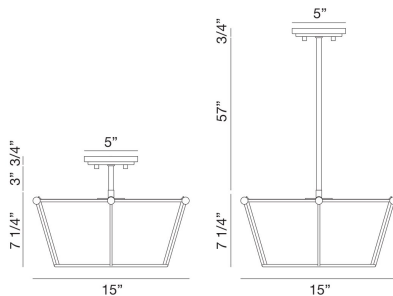

### PRODUCT DETAILS

No.	:	39044-024
Product Color	:	POLISHED NICKEL
Shade / Accent Colour	:	NICKEL
Diameter	:	15"
Height	:	10.5"
Weight	:	6LBS

### LIGHT SOURCE DETAILS

Number of Bulbs	:	3
Light Source	:	BULB
Light Source Type	:	B10
Input Voltage	:	120V
Bulb Voltage	:	120V
Socket Type	:	E12
Wattage	:	3 X 60W
Total Wattage	:	180W
Bulb Included	:	NO
Dimmable	:	YES

### TECHNICAL DETAILS

Hanging Support Type	:	ROD
Hanging Support Length	:	57"
Canopy / Backplate Height	:	0.75"
Canopy / Backplate Dia.	:	5"
IP Rating	:	IP20