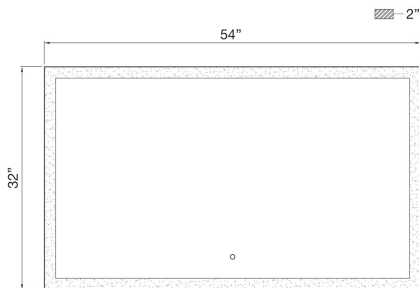

PROJECT INFORMATION

Job Name: Date: Type:

Comments: