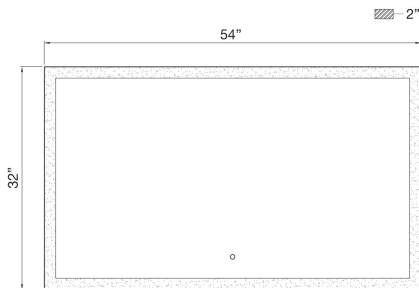

TECHNICAL DETAILS

Hanging Support Type	:	J-BOX
IP Rating	:	IP22
Title 24	:	YES
Beam Angle	:	360

PROJECT INFORMATION

Job Name: Date: Type:

Comments: