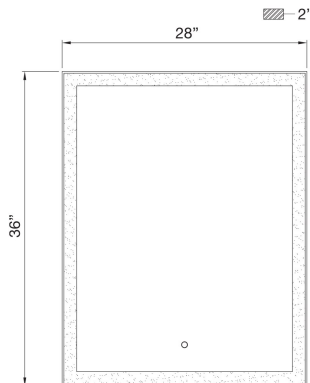

TECHNICAL DETAILS

PROJECT INFORMATION

Job Name: Date: Category:

Comments: