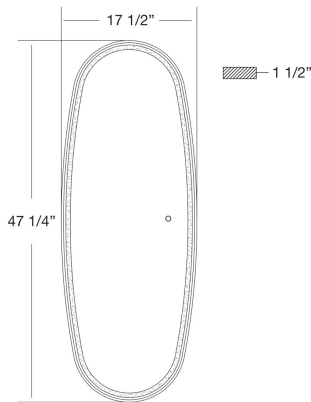

OBON, LED MIRROR

PRODUCT DETAILS

No.	:	38885-020
Product Color	:	GOLD
Product Material	:	ALUMINUM
Length	:	17.5"
Width	:	1.5"
Height	:	47.25"
Weight	:	18.6LBS

LIGHT SOURCE DETAILS

Light Source Type	:	INTEGRATED LED
Input Voltage	:	120V
Bulb Voltage	:	12V
Socket Type	:	LED
Total Wattage	:	26W
Delivered Lumens	:	430LM
Kelvin	:	30/45/60K
CRI	:	90
Dimmable	:	YES

OPTIONS AVAILABLE

ITEM NO.	FINISH	SHADE
38885-013	ALUMINUM	
38885-020	GOLD	
38885-037	BLACK	

TECHNICAL DETAILS

PROJECT INFORMATION

Job Name: Date: Type:

Comments: