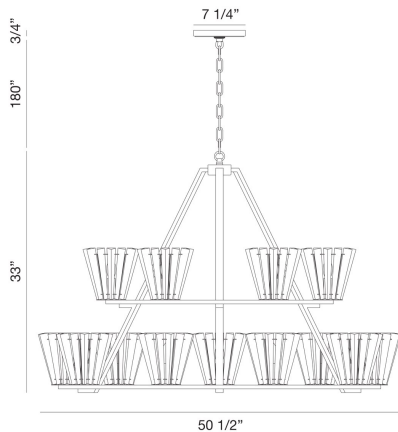

## RICCA, 2-TIERS 15-LIGHT 51IN GRAND CHANDELIER

### PRODUCT DETAILS

No.	:	38869-013
Product Color	:	CHROME
Shade / Accent Colour	:	CLEAR
Shade / Accent Material	:	GLASS
Diameter	:	50.5"
Height	:	33"
Weight	:	67.3LBS

### LIGHT SOURCE DETAILS

Number of Bulbs	:	15
Light Source Type	:	B10
Input Voltage	:	120V
Bulb Voltage	:	120V
Socket Type	:	E12
Wattage	:	15 X 60W
Total Wattage	:	900W
Bulb Included	:	NO
Dimmable	:	YES

### TECHNICAL DETAILS

Hanging Support Type	:	CHAIN
Hanging Support Length	:	72"
Canopy / Backplate Height	:	1.25"
Canopy / Backplate Dia.	:	4.75"
IP Rating	:	IP22
Beam Angle	:	360