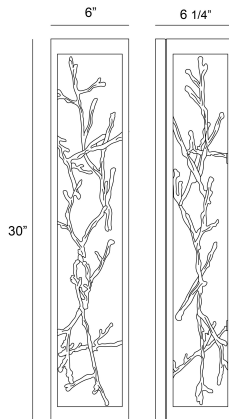

AERIE, AERIE, 4LT LED SCONCE, M

PRODUCT DETAILS

No.	:	38639-029
Product Color	:	BLACK
Product Material	:	IRON
Shade / Accent Colour	:	SILVER
Shade / Accent Material	:	IRON
Width	:	6"
Height	:	30"
Ext	:	6"
Weight	:	16.7LBS
Shade Length	:	26"
Shade Width	:	6"
Shade Height	:	4"

ITEM NO.	FINISH	SHADE
38639-012	BRONZE	GOLD
38639-029	BLACK	SILVER

TECHNICAL DETAILS

Light Direction	:	UP AND DOWN
Canopy / Backplate Length	:	30"
Canopy / Backplate Height	:	1"
Canopy / Backplate Width	:	6"
Driver	:	NO
IP Rating	:	IP66
Location	:	WET
Approval	:	
Title 24	:	YES