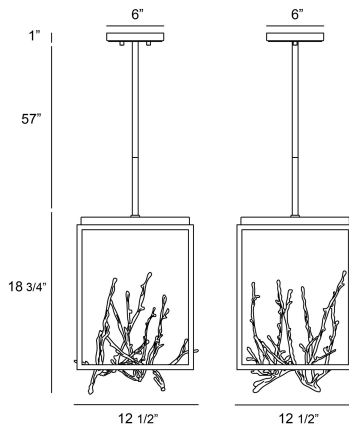

AERIE, 4LT SQUARE LED CHANDELIER

PRODUCT DETAILS

No.	:	38637-025
Product Color	:	BLACK/SILVER
Product Material	:	METAL
Shade / Accent Material	:	~
Length	:	12.5"
Width	:	12.5"
Height	:	18.75"
Overall Height	:	75"
Weight	:	16.1lbs

LIGHT SOURCE DETAILS

Light Source Type	:	INTEGRATED LED
Input Voltage	:	120V
Bulb Voltage	:	120V
Socket Type	:	LED
Total Wattage	:	24W
Delivered Lumens	:	404lm
Kelvin	:	3000K
CRI	:	90+
Dimmable	:	Yes

OPTIONS AVAILABLE

ITEM NO.	FINISH	SHADE
38637-018	BRONZE/GOLD	
38637-025	BLACK/SILVER	

TECHNICAL DETAILS

Hanging Support Type	:	ROD
Hanging Support Length	:	57"
Rods Included	:	3"+6"+12"+18"+18"
Canopy / Backplate Length	:	6"
Canopy / Backplate Height	:	1"
Canopy / Backplate Width	:	6"
Location	:	DRY
Approval	:	
Title 24	:	Yes