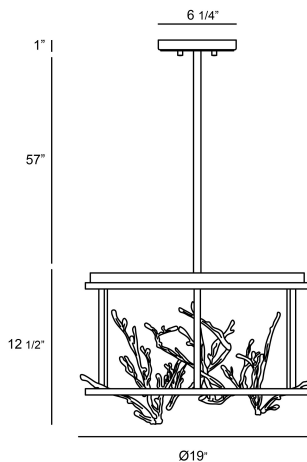

### PRODUCT DETAILS

No.	:	38636-028
Product Color	:	BLACK/SILVER
Product Material	:	METAL
Shade / Accent Colour	:	SILVER
Shade / Accent Material	:	~
Diameter	:	19"
Height	:	12.5"
Overall Height	:	70"
Weight	:	21.8LBS

### TECHNICAL DETAILS

Hanging Support Type	:	ROD
Hanging Support Length	:	57"
Rods Included	:	3"+6"+12"+18"+18"
Canopy / Backplate Height	:	1"
Canopy / Backplate Dia.	:	6.25"
Location	:	DRY
Approval	:	
Title 24	:	YES