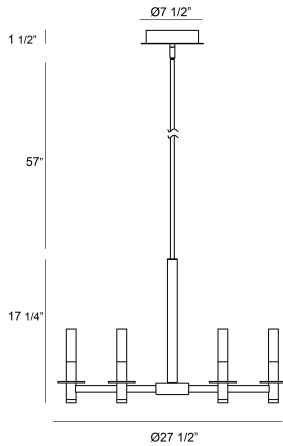

TORNA, 6LT LED CHANDELIER

PRODUCT DETAILS

No.	:	38440-021
Product Color	:	MATTE BLACK
Product Material	:	METAL
Shade / Accent Colour	:	FROSTED ACRYLIC
Shade / Accent Material	:	ACRYLIC
Diameter	:	27.5"
Height	:	17.25"
Overall Height	:	73"
Weight	:	11LBS

LIGHT SOURCE DETAILS

Light Source Type	:	INTEGRATED LED
Input Voltage	:	24V
Bulb Voltage	:	120V
Socket Type	:	LED
Total Wattage	:	42.6W
Delivered Lumens	:	2260LM
Kelvin	:	3000K
CRI	:	90
Dimmable	:	YES

OPTIONS AVAILABLE

ITEM NO.	FINISH	SHADE
38440-014	COFFEE GOLD	FROSTED ACRYLIC
38440-021	MATTE BLACK	FROSTED ACRYLIC

TECHNICAL DETAILS

Hanging Support Type	:	ROD
Hanging Support Length	:	57"
Canopy / Backplate Height	:	1.5"
Canopy / Backplate Dia.	:	7.5"
IP Rating	:	IP20
Location	:	DRY
Approval	:	
Title 24	:	YES