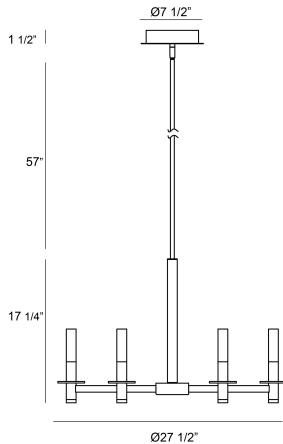

TORNA, 6LT LED CHANDELIER

PRODUCT DETAILS

No.	:	38440-014
Product Color	:	COFFEE GOLD
Product Material	:	METAL
Shade / Accent Colour	:	FROSTED ACRYLIC
Shade / Accent Material	:	ACRYLIC
Diameter	:	27.5"
Height	:	17.25"
Overall Height	:	73"
Weight	:	11LBS

LIGHT SOURCE DETAILS

Light Source Type	:	INTEGRATED LED
Input Voltage	:	24V
Bulb Voltage	:	120V
Socket Type	:	LED
Total Wattage	:	42.6W
Delivered Lumens	:	2260LM
Kelvin	:	3000K
CRI	:	90
Dimmable	:	YES

OPTIONS AVAILABLE

ITEM NO.	FINISH	SHADE
38440-014	COFFEE GOLD	FROSTED ACRYLIC
38440-021	MATTE BLACK	FROSTED ACRYLIC

TECHNICAL DETAILS

Hanging Support Type	:	ROD
Hanging Support Length	:	57"
Canopy / Backplate Height	:	1.5"
Canopy / Backplate Dia.	:	7.5"
IP Rating	:	IP20
Location	:	DRY
Approval	:	
Title 24	:	YES