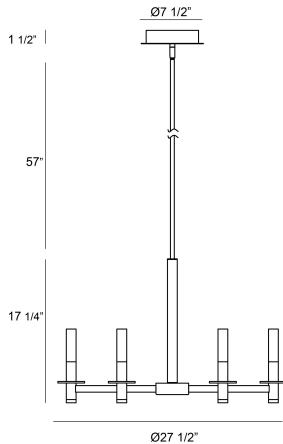

### PRODUCT DETAILS

No.	:	38440-014
Product Color	:	GOLD
Product Material	:	METAL
Shade / Accent Colour	:	WHITE
Shade / Accent Material	:	ACRYLIC
Diameter	:	27.5"
Height	:	17.25"
Overall Height	:	73"
Weight	:	11LBS

### LIGHT SOURCE DETAILS

Number of Bulbs	:	6
Light Source	:	LED
Light Source Type	:	INTEGRATED LED
Input Voltage	:	24V
Bulb Voltage	:	120V
Socket Type	:	INTEGRATED
Wattage	:	6 X 38W
Total Wattage	:	42.6W
Delivered Lumens	:	2260LM
Kelvin	:	3000K
CRI	:	90
Bulb Included	:	YES
Dimmable	:	YES

### TECHNICAL DETAILS

Hanging Support Type	:	ROD
Hanging Support Length	:	57"
Canopy / Backplate Height	:	1.5"
Canopy / Backplate Dia.	:	7.5"
IP Rating	:	IP22
Location	:	DRY
Approval	:	
Title 24	:	YES
Beam Angle	:	360