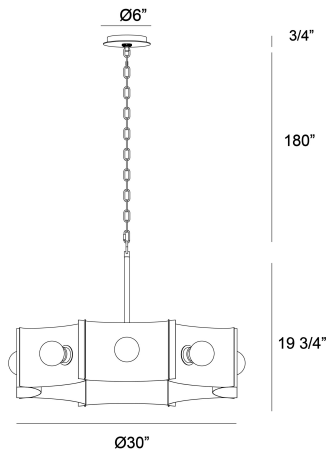

METALLO, 8 LIGHT CHANDELIER

PRODUCT DETAILS

No.	:	38428-029
Product Color	:	BRONZE
Product Material	:	METAL
Shade / Accent Colour	:	BRASS
Shade / Accent Material	:	~
Diameter	:	30"
Height	:	19.25"
Overall Height	:	180"
Weight	:	19.5LBS

LIGHT SOURCE DETAILS

Number of Bulbs	:	8
Light Source	:	BULB
Light Source Type	:	G25
Input Voltage	:	120V
Bulb Voltage	:	120V
Socket Type	:	E26
Wattage	:	8 X 60W
Total Wattage	:	480W
Bulb Included	:	NO
Dimmable	:	YES

OPTIONS AVAILABLE

ITEM NO.	FINISH	SHADE NATURE
38428-029	BRONZE	BRASS/BRONZE

TECHNICAL DETAILS

Hanging Support Type	:	CHAIN
Hanging Support Length	:	180"
Canopy / Backplate Height	:	0.75"
Canopy / Backplate Dia.	:	5"
Location	:	DRY
Approval	:	