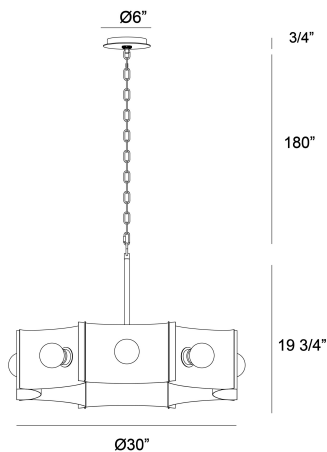

### PRODUCT DETAILS

No.	:	38428-012
Product Color	:	VINTAGE NICKEL
Product Material	:	METAL
Shade / Accent Colour	:	VINTAGE NICKEL/BLACK
Shade / Accent Material	:	~
Diameter	:	30"
Height	:	19.25"
Overall Height	:	180"
Weight	:	19.5lbs

### TECHNICAL DETAILS

Hanging Support Type	:	CHAIN
Hanging Support Length	:	180"
Canopy / Backplate Height	:	0.75"
Canopy / Backplate Dia.	:	5"
Location	:	DRY
Approval	:	