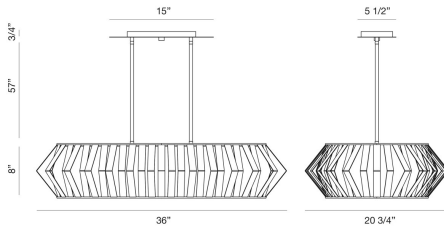

BEVELO, 6 LIGHT OVAL CHANDELIER

PRODUCT DETAILS

No.	:	38269-011
Product Color	:	WOOD/BRONZE
Product Material	:	METAL
Shade / Accent Colour	:	WOOD
Shade / Accent Material	:	~
Length	:	36"
Width	:	20.75"
Height	:	8"
Weight	:	11.1LBS

OPTIONS AVAILABLE

ITEM NO.	FINISH	SHADE
38269-011	WOOD/BRONZE	

TECHNICAL DETAILS

Hanging Support Type	:	ROD
Hanging Support Length	:	57"
Rods Included	:	2X(3"+6"1"2"+18"+18")
Canopy / Backplate Length	:	13"
Canopy / Backplate Height	:	0.75"
Canopy / Backplate Width	:	5.5"
IP Rating	:	IP20
Location	:	DRY
Approval	:	