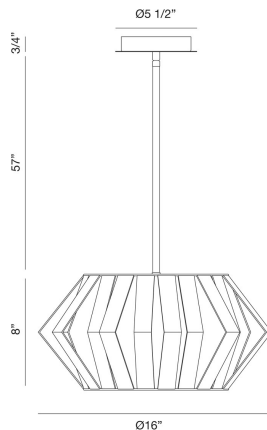

BEVELO, 3 LIGHT PENDANT/SEMI FLUSHMOUNT

PRODUCT DETAILS

No.	:	38267-017
Product Color	:	WOOD/BRONZE
Product Material	:	METAL
Shade / Accent Material	:	~
Diameter	:	16"
Height	:	8"
Weight	:	4.6LBS

LIGHT SOURCE DETAILS

Number of Bulbs	:	3
Light Source	:	INCANDESCENT
Light Source Type	:	A19
Input Voltage	:	120V
Bulb Voltage	:	120V
Socket Type	:	E26
Wattage	:	60W
Total Wattage	:	180W
Bulb Included	:	NO
Dimmable	:	YES

OPTIONS AVAILABLE

ITEM NO.	FINISH	SHADE
38267-017	WOOD/BRONZE	

TECHNICAL DETAILS

Hanging Support Type	:	ROD
Hanging Support Length	:	57"
Rods Included	:	3"+6"+12"+18"+18"
Canopy / Backplate Height	:	1"
Canopy / Backplate Dia.	:	5.5"
IP Rating	:	IP20
Location	:	DRY