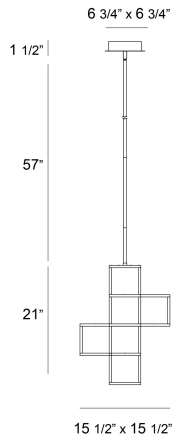

FERRO, 5-LIGHT 21IN INTEGRATED LED PENDANT CHANDELIER

PRODUCT DETAILS

No.	:	38260-018
Product Color	:	MATTE GOLD
Product Material	:	METAL
Shade / Accent Colour	:	WHITE
Shade / Accent Material	:	ACRYLIC
Length	:	15.5"
Width	:	15.5"
Height	:	21"
Overall Height	:	78"
Weight	:	12.7LBS

LIGHT SOURCE DETAILS

Number of Bulbs	:	5
Light Source	:	LED
Light Source Type	:	INTEGRATED LED
Input Voltage	:	120V
Bulb Voltage	:	24V
Socket Type	:	INTEGRATED
Wattage	:	5 X 26W
Total Wattage	:	26W
Delivered Lumens	:	960LM
Kelvin	:	3000K
CRI	:	90
Bulb Included	:	YES
Dimmable	:	YES

OPTIONS AVAILABLE

ITEM NO.	FINISH	SHADE
38260-018	MATTE GOLD	
38260-029	MATTE BLACK	

TECHNICAL DETAILS

Hanging Support Type	:	ROD
Rods Included	:	3"+6"+12"+18"+18"
Canopy / Backplate Length	:	6.75"
Canopy / Backplate Height	:	1.5"
Canopy / Backplate Width	:	6.75"
IP Rating	:	IP22
Location	:	DRY
Approval	:	
Beam Angle	:	360