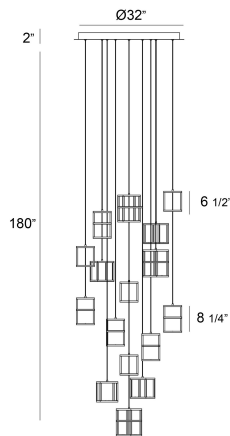

FERRO, 16 LIGHT LED CHANDELIER

PRODUCT DETAILS

No.	:	38259-023
Product Color	:	BLACK
Product Material	:	METAL
Shade / Accent Material	:	~
Diameter	:	32"
Height	:	8.25"
Overall Height	:	180"
Weight	:	66.1LBS

LIGHT SOURCE DETAILS

Light Source Type	:	INTEGRATED LED
Input Voltage	:	120V
Bulb Voltage	:	24V
Socket Type	:	LED
Total Wattage	:	88W
Delivered Lumens	:	1750LM
Kelvin	:	3000K
CRI	:	90
Dimmable	:	YES

OPTIONS AVAILABLE

ITEM NO.	FINISH	SHADE
38259-012	GOLD	
38259-023	BLACK	

TECHNICAL DETAILS

Hanging Support Type	:	WIRE
Hanging Support Length	:	180"
Canopy / Backplate Height	:	2"
Canopy / Backplate Dia.	:	32"
Location	:	DRY
Approval	:	
Title 24	:	YES