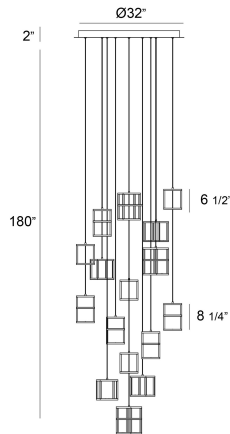

FERRO, 16 LIGHT LED CHANDELIER

PRODUCT DETAILS

No.	:	38259-012
Product Color	:	GOLD
Product Material	:	METAL
Shade / Accent Material	:	~
Diameter	:	32"
Height	:	8.25"
Overall Height	:	180"
Weight	:	66.1LBS

LIGHT SOURCE DETAILS

Light Source Type	:	INTEGRATED LED
Input Voltage	:	120V
Bulb Voltage	:	24V
Socket Type	:	LED
Total Wattage	:	88W
Delivered Lumens	:	1750LM
Kelvin	:	3000K
CRI	:	90
Dimmable	:	YES

OPTIONS AVAILABLE

ITEM NO.	FINISH	SHADE
38259-012	GOLD	
38259-023	BLACK	

TECHNICAL DETAILS

Hanging Support Type	:	WIRE
Hanging Support Length	:	180"
Canopy / Backplate Height	:	2"
Canopy / Backplate Dia.	:	32"
Location	:	DRY
Approval	:	
Title 24	:	YES