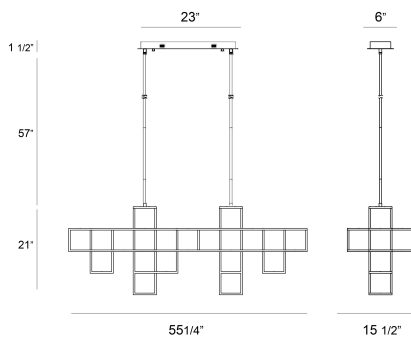

FERRO, 13-LIGHT 55IN INTEGRATED LED LINEAR CHANDELIER

PRODUCT DETAILS

No.	:	38257-021
Product Color	:	MATTE BLACK
Product Material	:	METAL
Shade / Accent Colour	:	WHITE
Shade / Accent Material	:	ACRYLIC
Length	:	55.25"
Width	:	15.5"
Height	:	21"
Overall Height	:	78"
Weight	:	33.7LBS

OPTIONS AVAILABLE

ITEM NO.	FINISH	SHADE
38257-018	MATTE GOLD	
38257-021	MATTE BLACK	

TECHNICAL DETAILS

Hanging Support Type	:	ROD
Hanging Support Length	:	57"
Rods Included	:	3"+6"+12"+18"+18"
Canopy / Backplate Length	:	23"
Canopy / Backplate Height	:	1.5"
Canopy / Backplate Width	:	6"
IP Rating	:	IP22
Location	:	DRY
Approval	:	
Beam Angle	:	360