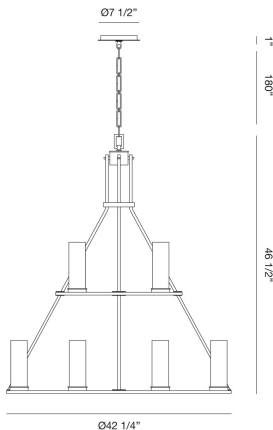

### PRODUCT DETAILS

No.	:	38221-019
Product Color	:	MATTE BLACK
Product Material	:	METAL
Shade / Accent Colour	:	CLEAR GLASS
Shade / Accent Material	:	GLASS
Diameter	:	42.25"
Height	:	46"
Weight	:	32lbs

### TECHNICAL DETAILS

Hanging Support Type	:	CHAIN
Hanging Support Length	:	180"
Canopy / Backplate Height	:	0.75"
Canopy / Backplate Dia.	:	7.5"
Location	:	DRY
Approval	:	