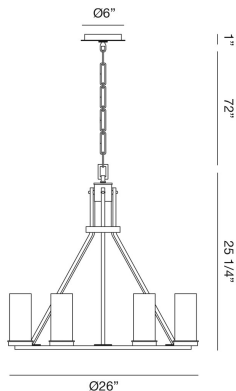

### PRODUCT DETAILS

No.	:	38220-012
Product Color	:	MATTE BLACK
Product Material	:	METAL
Shade / Accent Colour	:	CLEAR GLASS
Shade / Accent Material	:	GLASS
Diameter	:	25.5"
Height	:	25"
Weight	:	13.9LBS

### LIGHT SOURCE DETAILS

Number of Bulbs	:	6
Light Source	:	INCANDESCENT
Light Source Type	:	B10
Input Voltage	:	120V
Bulb Voltage	:	120V
Socket Type	:	E12
Wattage	:	60W
Total Wattage	:	360W
Bulb Included	:	NO
Dimmable	:	YES

### TECHNICAL DETAILS

Hanging Support Type	:	CHAIN
Hanging Support Length	:	72"
Canopy / Backplate Height	:	0.75"
Canopy / Backplate Dia.	:	6"
Location	:	DRY
Approval	:	