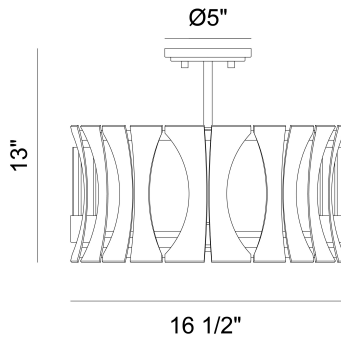

PENNINO, 4 LIGHT SEMI FLUSHMOUNT

PRODUCT DETAILS

No.	:	38162-015
Product Color	:	MATTE BLACK W/ GREY WOOD
Product Material	:	METAL
Shade / Accent Colour	:	GREY
Shade / Accent Material	:	GLASS
Diameter	:	16.5"
Height	:	13"
Weight	:	8.3LBS

OPTIONS AVAILABLE

ITEM NO.	FINISH	SHADE
38162-015	MATTE BLACK W/ GREY WOOD	GLASS

TECHNICAL DETAILS

Canopy / Backplate Height	:	0.75"
Canopy / Backplate Dia.	:	5"
Location	:	DRY
Approval	:	
Title 24	:	YES