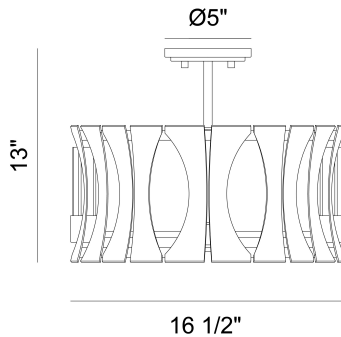

PENNINO, 4 LIGHT SEMI FLUSHMOUNT

PRODUCT DETAILS

No.	:	38162-015
Product Color	:	MATTE BLACK W/ GREY WOOD
Product Material	:	METAL
Shade / Accent Colour	:	GLASS
Shade / Accent Material	:	GLASS
Diameter	:	16.5"
Height	:	13"
Weight	:	8.3LBS

OPTIONS AVAILABLE

ITEM NO.	FINISH	SHADE
38162-015	MATTE BLACK W/ GREY WOOD	GLASS

TECHNICAL DETAILS

Canopy / Backplate Height	:	0.75"
Canopy / Backplate Dia.	:	5"
Location	:	DRY
Approval	:	
Title 24	:	YES