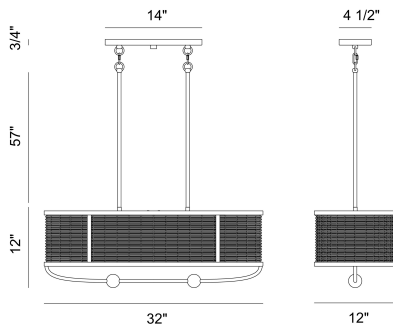

COMPARELLI, 4 LIGHT ISLAND CHANDELIER

PRODUCT DETAILS

No.	:	38160-011
Product Color	:	DARK BRONZE
Product Material	:	METAL
Shade / Accent Colour	:	BEIGE
Shade / Accent Material	:	RATTAN
Length	:	32"
Width	:	12"
Height	:	12"
Overall Height	:	69"
Weight	:	9.8LBS

LIGHT SOURCE DETAILS

Number of Bulbs	:	4
Light Source	:	BULB
Light Source Type	:	A19
Input Voltage	:	120V
Bulb Voltage	:	120V
Socket Type	:	E26
Wattage	:	4 X 60W
Total Wattage	:	240W
Bulb Included	:	NO
Dimmable	:	YES

OPTIONS AVAILABLE

ITEM NO.	FINISH	SHADE
38160-011	DARK BRONZE	DARK BEIGE
38160-028	OFF WHITE	LIGHT RATTAN

TECHNICAL DETAILS

Hanging Support Type	:	ROD
Hanging Support Length	:	57"
Rods Included	:	3"+6"+12"+18"+18"
Canopy / Backplate Length	:	14"
Canopy / Backplate Height	:	0.75"
Canopy / Backplate Width	:	4.75"
Location	:	DRY
Approval	:	