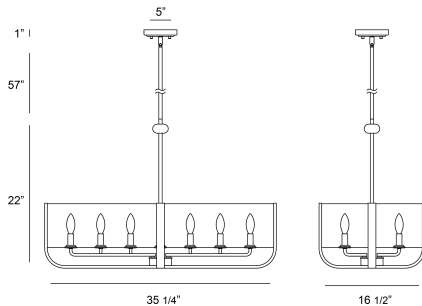

CAMPISI, 8-LIGHT 35IN CHANDELIER

PRODUCT DETAILS

No.	:	38157-035
Product Color	:	MATTE BLACK
Product Material	:	METAL
Shade / Accent Colour	:	CLEAR
Shade / Accent Material	:	GLASS
Length	:	35.25"
Width	:	16.5"
Height	:	22"
Overall Height	:	80"
Weight	:	14.5LBS
Shade Length	:	26"
Shade Width	:	6"
Shade Height	:	4"

LIGHT SOURCE DETAILS

Number of Bulbs	:	8
Light Source Type	:	B10
Input Voltage	:	120V
Bulb Voltage	:	120V
Socket Type	:	E12
Wattage	:	8 X 60W
Total Wattage	:	480W
Bulb Included	:	NO
Dimmable	:	NO

OPTIONS AVAILABLE

ITEM NO.	FINISH	SHADE
38157-011	GOLD	CLEAR GLASS
38157-028	CHROME	CLEAR GLASS
38157-035	MATTE BLACK	CLEAR GLASS

TECHNICAL DETAILS

Hanging Support Type	:	ROD
Hanging Support Length	:	57"
Rods Included	:	3"+6"+12"+18"+18"
Canopy / Backplate Height	:	1"
Canopy / Backplate Dia.	:	5"
IP Rating	:	IP22
Location	:	DRY
Approval	:	
Beam Angle	:	360