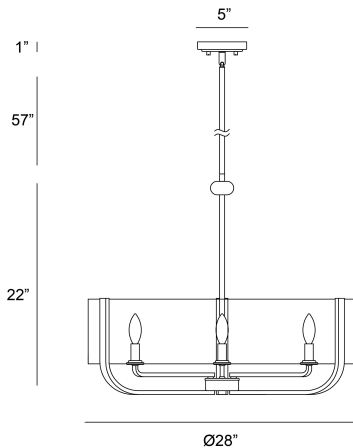

### PRODUCT DETAILS

No.	:	38155-024
Product Color	:	CHROME
Product Material	:	METAL
Shade / Accent Colour	:	CLEAR GLASS
Shade / Accent Material	:	GLASS
Diameter	:	28"
Height	:	22.5"
Overall Height	:	80"
Weight	:	13.6lbs

### LIGHT SOURCE DETAILS

Number of Bulbs	:	6
Light Source Type	:	B10
Input Voltage	:	120V
Bulb Voltage	:	120V
Socket Type	:	E12
Wattage	:	60W
Total Wattage	:	360W
Bulb Included	:	No
Dimmable	:	No

### TECHNICAL DETAILS

Hanging Support Type	:	ROD
Hanging Support Length	:	57"
Rods Included	:	3"+6"+12"+18"+18"
Canopy / Backplate Height	:	1"
Canopy / Backplate Dia.	:	5"
Location	:	DRY
Approval	:	