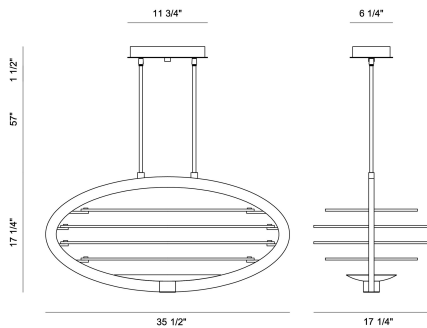

OMBRA, LED OVAL CHANDELIER

PRODUCT DETAILS

No.	:	38153-020
Product Color	:	DARK BRONZE/POLISHED NICKEL
Product Material	:	METAL
Shade / Accent Colour	:	NICKEL
Shade / Accent Material	:	~
Length	:	35.5"
Width	:	17.25"
Height	:	17.25"
Weight	:	19LBS

LIGHT SOURCE DETAILS

Number of Bulbs	:	2
Light Source	:	LED
Light Source Type	:	INTEGRATED LED
Input Voltage	:	120V
Bulb Voltage	:	120V
Socket Type	:	LED
Wattage	:	2 X 55W
Total Wattage	:	110W
Delivered Lumens	:	1200LM
Kelvin	:	3000K
CRI	:	90+
Bulb Included	:	YES
Dimmable	:	YES

OPTIONS AVAILABLE

ITEM NO.	FINISH	SHADE
38153-013	BRASS/BLACK DARK	
38153-020	BRONZE/POLISHED NICKEL	

TECHNICAL DETAILS

Hanging Support Type	:	ROD
Hanging Support Length	:	57"
Rods Included	:	3"+6"+12"+18"+18"
Canopy / Backplate Length	:	11.75"
Canopy / Backplate Height	:	1.5"
Canopy / Backplate Width	:	6.25"
Location	:	DRY
Approval	:	
Title 24	:	YES