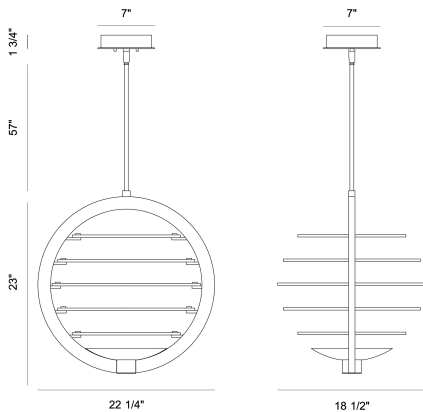

OMBRA, MEDIUM LED CHANDELIER

PRODUCT DETAILS

No.	:	38150-029
Product Color	:	DARK BRONZE/POLISHED NICKEL
Product Material	:	METAL
Shade / Accent Material	:	~
Length	:	22.25"
Width	:	18.5"
Height	:	23"
Weight	:	15.4LBS

LIGHT SOURCE DETAILS

Light Source Type	:	INTEGRATED LED
Input Voltage	:	120V
Bulb Voltage	:	120V
Socket Type	:	LED
Total Wattage	:	66W
Delivered Lumens	:	550LM
Kelvin	:	3000K
CRI	:	90+
Dimmable	:	YES

OPTIONS AVAILABLE

ITEM NO.	FINISH	SHADE
38150-012	BRASS/BLACK DARK	
38150-029	BRONZE/POLISHED NICKEL	

TECHNICAL DETAILS

Hanging Support Type	:	ROD
Hanging Support Length	:	57"
Rods Included	:	3"+6"+12"+18"+18"
Canopy / Backplate Height	:	1.75"
Canopy / Backplate Dia.	:	7"
Location	:	DRY
Approval	:	
Title 24	:	YES