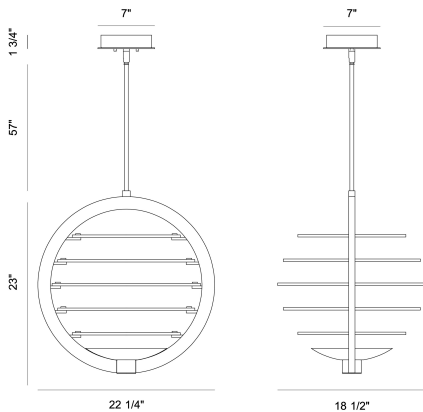

### PRODUCT DETAILS

No.	:	38150-029
Product Color	:	DARK BRONZE/POLISHED NICKEL
Product Material	:	METAL
Shade / Accent Colour	:	NICKEL
Shade / Accent Material	:	~
Length	:	22.25"
Width	:	18.5"
Height	:	23"
Weight	:	15.4LBS

### LIGHT SOURCE DETAILS

Number of Bulbs	:	2
Light Source	:	LED
Light Source Type	:	INTEGRATED LED
Input Voltage	:	120V
Bulb Voltage	:	120V
Socket Type	:	LED
Wattage	:	2 X 33W
Total Wattage	:	66W
Delivered Lumens	:	550LM
Kelvin	:	3000K
CRI	:	90+
Bulb Included	:	YES
Dimmable	:	YES

### TECHNICAL DETAILS

Hanging Support Type	:	ROD
Hanging Support Length	:	57"
Rods Included	:	3"+6"+12"+18"+18"
Canopy / Backplate Height	:	1.75"
Canopy / Backplate Dia.	:	7"
Location	:	DRY
Approval	:	
Title 24	:	YES