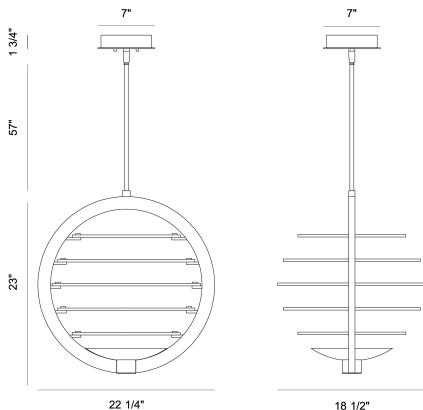

### PRODUCT DETAILS

No.	:	38150-012
Product Color	:	BRASS/BLACK
Product Material	:	METAL
Shade / Accent Colour	:	BLACK
Shade / Accent Material	:	~
Length	:	22.25"
Width	:	18.5"
Height	:	23"
Weight	:	15.4LBS

### LIGHT SOURCE DETAILS

Number of Bulbs	:	2
Light Source	:	LED
Light Source Type	:	INTEGRATED LED
Input Voltage	:	120V
Bulb Voltage	:	120V
Socket Type	:	LED
Wattage	:	2 X 33W
Total Wattage	:	66W
Delivered Lumens	:	550LM
Kelvin	:	3000K
CRI	:	90+
Bulb Included	:	YES
Dimmable	:	YES

### TECHNICAL DETAILS

Hanging Support Type	:	ROD
Hanging Support Length	:	57"
Rods Included	:	3"+6"+12"+18"+18"
Canopy / Backplate Height	:	1.75"
Canopy / Backplate Dia.	:	7"
Location	:	DRY
Approval	:	
Title 24	:	YES