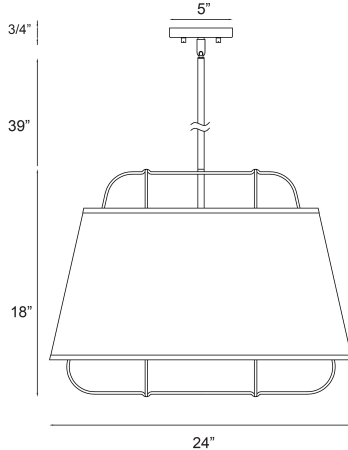

38145, 6 LIGHT PENDANT

PRODUCT DETAILS

No.	:	38145-018
Product Color	:	BRASS
Product Material	:	METAL
Shade / Accent Colour	:	WHITE/GOLD
Shade / Accent Material	:	~
Diameter	:	24"
Height	:	18"
Overall Height	:	57"
Weight	:	8.3LBS

LIGHT SOURCE DETAILS

Number of Bulbs	:	6
Light Source Type	:	B10
Input Voltage	:	120V
Bulb Voltage	:	120V
Socket Type	:	E12
Wattage	:	60W
Total Wattage	:	360W
Bulb Included	:	NO
Dimmable	:	NO

OPTIONS AVAILABLE

ITEM NO.	FINISH	SHADE
38145-018	BRASS	WHITE/GOLD
38145-025	BLACK	BLACK/GOLD

TECHNICAL DETAILS

Hanging Support Type	:	ROD
Hanging Support Length	:	39"
Rods Included	:	3"+6"+12"+18"
Canopy / Backplate Height	:	0.75"
Canopy / Backplate Dia.	:	5"
Location	:	DRY
Approval	:	