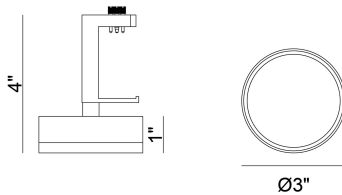

MUCCI, 10W FIXED SPOTLIGHT

PRODUCT DETAILS

No.	:	38142-017
Product Color	:	MATTE BLACK
Product Material	:	METAL
Shade / Accent Colour	:	WHITE
Shade / Accent Material	:	~
Diameter	:	3"
Height	:	1"
Weight	:	0.5lbs

LIGHT SOURCE DETAILS

Light Source Type	:	INTEGRATED LED
Input Voltage	:	24V
Socket Type	:	LED
Total Wattage	:	10W
Delivered Lumens	:	480lm
Kelvin	:	3000K
CRI	:	90
Dimmable	:	Yes

OPTIONS AVAILABLE

ITEM NO.	FINISH	SHADE
38142-017	MATTE BLACK	WHITE

TECHNICAL DETAILS

Location	:	DAMP
Approval	:	
Title 24	:	Yes
Beam Angle	:	180

PROJECT INFORMATION

 Job Name: Date: Category:

 Comments: