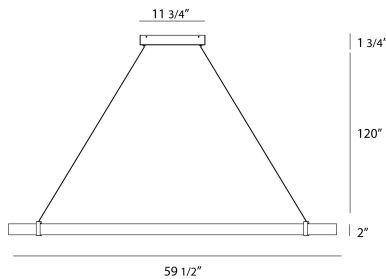

MUCCI, INWARD RECTANGULAR LED PENDANT

PRODUCT DETAILS

No.	:	38138-010
Product Color	:	MATTE BLACK
Product Material	:	METAL
Shade / Accent Colour	:	WHITE
Shade / Accent Material	:	ACRYLIC
Length	:	59.5"
Width	:	18.75"
Height	:	2"
Overall Height	:	120"
Weight	:	14.5lbs

ITEM NO.	FINISH	SHADE
38138-010	MATTE BLACK	WHITE

TECHNICAL DETAILS

Hanging Support Type	:	AIRCRAFT CABLE
Hanging Support Length	:	120"
Canopy / Backplate Length	:	11.75"
Canopy / Backplate Height	:	1.5"
Canopy / Backplate Width	:	4.75"
Location	:	DAMP
Approval	:	
Title 24	:	Yes