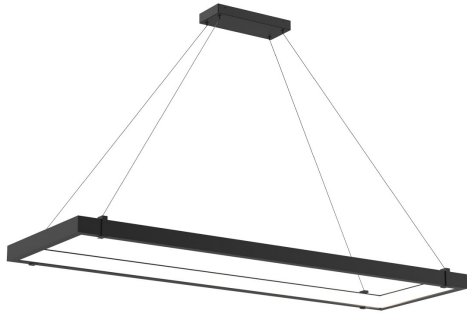

MUCCI, INWARD RECTANGULAR LED PENDANT

PRODUCT DETAILS

No.	:	38138-010
Product Color	:	MATTE BLACK
Product Material	:	METAL
Shade / Accent Colour	:	WHITE
Shade / Accent Material	:	ACRYLIC
Length	:	59.5"
Width	:	18.75"
Height	:	2"
Overall Height	:	120"
Weight	:	14.5lbs

LIGHT SOURCE DETAILS

Light Source Type	:	INTEGRATED LED
Input Voltage	:	120V
Bulb Voltage	:	120V
Socket Type	:	LED
Total Wattage	:	76W
Delivered Lumens	:	1600lm
Kelvin	:	3000K
CRI	:	90
Dimmable	:	Yes

OPTIONS AVAILABLE

ITEM NO.	FINISH	SHADE
38138-010	MATTE BLACK	WHITE

TECHNICAL DETAILS

Hanging Support Type	:	AIRCRAFT CABLE
Hanging Support Length	:	120"
Canopy / Backplate Length	:	11.75"
Canopy / Backplate Height	:	1.5"
Canopy / Backplate Width	:	4.75"
Location	:	DAMP
Approval	:	
Title 24	:	Yes