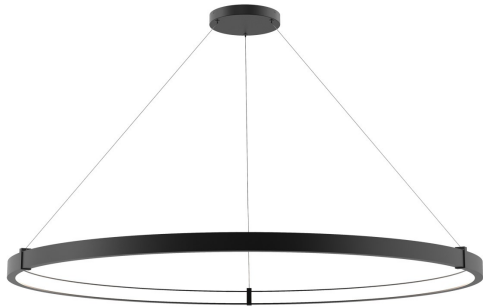

MUCCI, LARGE INWARD LED PENDANT

PRODUCT DETAILS

No.	:	38136-016
Product Color	:	MATTE BLACK
Product Material	:	METAL
Shade / Accent Colour	:	WHITE
Shade / Accent Material	:	ACRYLIC
Diameter	:	60"
Height	:	2"
Overall Height	:	120"
Weight	:	20lbs

LIGHT SOURCE DETAILS

Light Source Type	:	INTEGRATED LED
Input Voltage	:	120V
Bulb Voltage	:	120V
Socket Type	:	LED
Total Wattage	:	88W
Delivered Lumens	:	2250lm
Kelvin	:	3000K
CRI	:	90
Dimmable	:	Yes

OPTIONS AVAILABLE

ITEM NO.	FINISH	SHADE
38136-016	MATTE BLACK	WHITE

TECHNICAL DETAILS

Hanging Support Type	:	AIRCRAFT CABLE
Hanging Support Length	:	120"
Canopy / Backplate Height	:	1.5"
Canopy / Backplate Dia.	:	11"
Location	:	DAMP
Approval	:	
Title 24	:	Yes