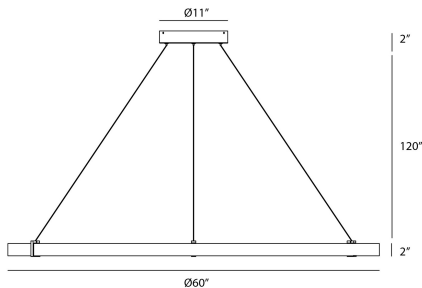

MUCCI, LARGE INWARD LED PENDANT

PRODUCT DETAILS

No.	:	38136-016
Product Color	:	MATTE BLACK
Product Material	:	METAL
Shade / Accent Colour	:	WHITE
Shade / Accent Material	:	ACRYLIC
Diameter	:	60"
Height	:	2"
Overall Height	:	120"
Weight	:	20lbs

ITEM NO.	FINISH	SHADE
38136-016	MATTE BLACK	WHITE

TECHNICAL DETAILS

Hanging Support Type	:	AIRCRAFT CABLE
Hanging Support Length	:	120"
Canopy / Backplate Height	:	1.5"
Canopy / Backplate Dia.	:	11"
Location	:	DAMP
Approval	:	
Title 24	:	Yes