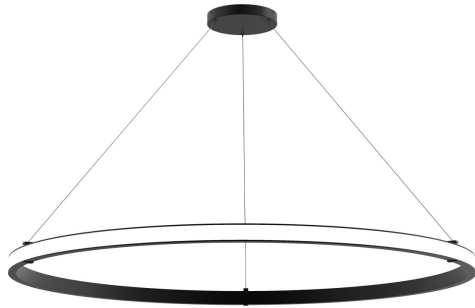

MUCCI, LARGE OUTWARD LED PENDANT

PRODUCT DETAILS

No.	:	38133-015
Product Color	:	MATTE BLACK
Product Material	:	METAL
Shade / Accent Colour	:	WHITE
Shade / Accent Material	:	ACRYLIC
Diameter	:	60"
Height	:	2"
Overall Height	:	120"
Weight	:	20lbs

LIGHT SOURCE DETAILS

Light Source Type	:	INTEGRATED LED
Input Voltage	:	120V
Bulb Voltage	:	120V
Socket Type	:	LED
Total Wattage	:	88W
Delivered Lumens	:	1750lm
Kelvin	:	3000K
CRI	:	90
Dimmable	:	Yes

OPTIONS AVAILABLE

ITEM NO.	FINISH	SHADE
38133-015	MATTE BLACK	WHITE

TECHNICAL DETAILS

Hanging Support Type	:	AIRCRAFT CABLE
Hanging Support Length	:	120"
Canopy / Backplate Height	:	1.5"
Canopy / Backplate Dia.	:	11"
Location	:	DAMP
Approval	:	
Title 24	:	Yes