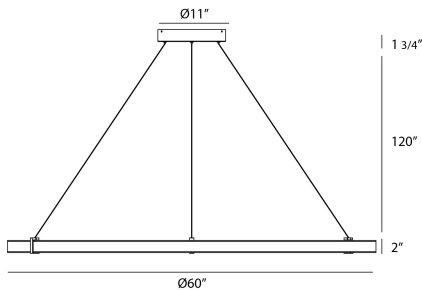

MUCCI, LARGE OUTWARD LED PENDANT

PRODUCT DETAILS

No.	:	38133-015
Product Color	:	MATTE BLACK
Product Material	:	METAL
Shade / Accent Colour	:	WHITE
Shade / Accent Material	:	ACRYLIC
Diameter	:	60"
Height	:	2"
Overall Height	:	120"
Weight	:	20lbs

ITEM NO.	FINISH	SHADE
38133-015	MATTE BLACK	WHITE

TECHNICAL DETAILS

Hanging Support Type	:	AIRCRAFT CABLE
Hanging Support Length	:	120"
Canopy / Backplate Height	:	1.5"
Canopy / Backplate Dia.	:	11"
Location	:	DAMP
Approval	:	
Title 24	:	Yes