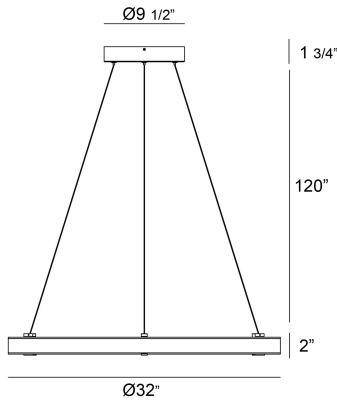

### PRODUCT DETAILS

No.	:	38131-011
Product Color	:	MATTE BLACK
Product Material	:	METAL
Shade / Accent Colour	:	WHITE
Shade / Accent Material	:	ACRYLIC
Diameter	:	32"
Height	:	2"
Overall Height	:	120"
Weight	:	11lbs

### TECHNICAL DETAILS

Hanging Support Type	:	AIRCRAFT CABLE
Hanging Support Length	:	120"
Canopy / Backplate Height	:	1.5"
Canopy / Backplate Dia.	:	9.5"
Location	:	DAMP
Approval	:	
Title 24	:	Yes