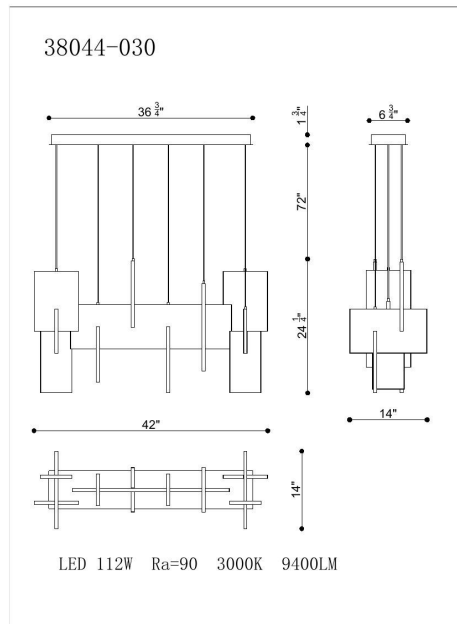

COBURG, EXTRA LARGE LINEAR LED CHANDELIER

PRODUCT DETAILS

No.	:	38044-014
Product Color	:	GOLD
Product Material	:	METAL
Shade / Accent Material	:	~
Length	:	42"
Width	:	14"
Height	:	23"
Overall Height	:	96.75"
Weight	:	35.2LBS

LIGHT SOURCE DETAILS

Light Source Type	:	INTEGRATED LED
Input Voltage	:	120V
Bulb Voltage	:	24V
Socket Type	:	LED
Total Wattage	:	129W
Delivered Lumens	:	2900LM
Kelvin	:	3000K
CRI	:	90
Dimmable	:	YES

OPTIONS AVAILABLE

ITEM NO.	FINISH	SHADE
38044-014	GOLD	
38044-021	BLACK	
38044-030	ALUMINUM OXIDE	

TECHNICAL DETAILS

Hanging Support Type	:	WIRE
Canopy / Backplate Length	:	36.5"
Canopy / Backplate Height	:	1.75"
Canopy / Backplate Width	:	7"
Location	:	DRY
Approval	:	
Title 24	:	YES