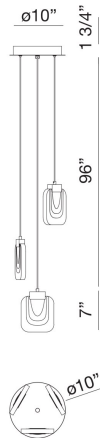

PAGET, 3 LIGHT LED CHANDELIER

PRODUCT DETAILS

No.	:	38042-020
Product Color	:	CHROME
Shade / Accent Colour	:	CHROME
Diameter	:	10"
Height	:	7"
Overall Height	:	96"
Weight	:	8.7LBS

LIGHT SOURCE DETAILS

Light Source Type	:	INTEGRATED LED
Input Voltage	:	120V
Bulb Voltage	:	24V
Socket Type	:	LED
Total Wattage	:	15W
Delivered Lumens	:	660LM
Kelvin	:	3000K
CRI	:	90
Dimmable	:	YES

OPTIONS AVAILABLE

ITEM NO.	FINISH	SHADE
38042-010	GOLD	
38042-020	CHROME	CHROME

TECHNICAL DETAILS

Hanging Support Type	:	WIRE
Canopy / Backplate Height	:	1.75"
Canopy / Backplate Dia.	:	10"
Location	:	DRY
Approval	:	
Title 24	:	YES