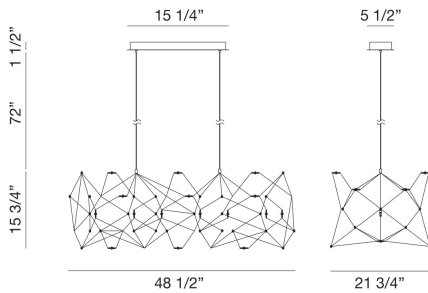

LEONARDELLI, 49IN INTEGRATED LED LINEAR CHANDELIER

PRODUCT DETAILS

No.	:	38037-016
Product Color	:	CHROME
Product Material	:	METAL
Length	:	48.5"
Width	:	21.75"
Height	:	15.75"
Overall Height	:	88"
Weight	:	7.8LBS

OPTIONS AVAILABLE

ITEM NO.	FINISH	SHADE
38037-016	CHROME	
38037-026	CHROME BLACK	

TECHNICAL DETAILS

Hanging Support Type	:	WIRE
Canopy / Backplate Length	:	29"
Canopy / Backplate Height	:	2"
Canopy / Backplate Width	:	5.5"
IP Rating	:	IP22
Location	:	DRY
Approval	:	
Title 24	:	YES
Beam Angle	:	360