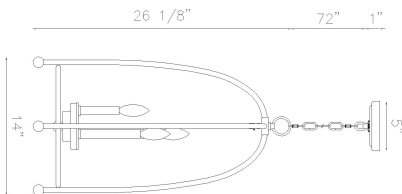

TESIA, 14 IN PENDANT

PRODUCT DETAILS

No.	:	37988-024
Product Color	:	BLACK
Diameter	:	14"
Height	:	26"
Weight	:	11LBS

LIGHT SOURCE DETAILS

Number of Bulbs	:	3
Light Source	:	INCANDESCENT
Light Source Type	:	B10
Input Voltage	:	120V
Bulb Voltage	:	120V
Socket Type	:	E12
Wattage	:	60W
Total Wattage	:	180W
Bulb Included	:	NO
Dimmable	:	NO

OPTIONS AVAILABLE

ITEM NO.	FINISH	SHADE
37988-012	POLISHED NICKEL	
37988-017	WARM BRASS	
37988-024	BLACK	

TECHNICAL DETAILS

Hanging Support Type	:	CHAIN
Hanging Support Length	:	72"
Canopy / Backplate Width	:	5"
IP Rating	:	IP20
Location	:	DRY