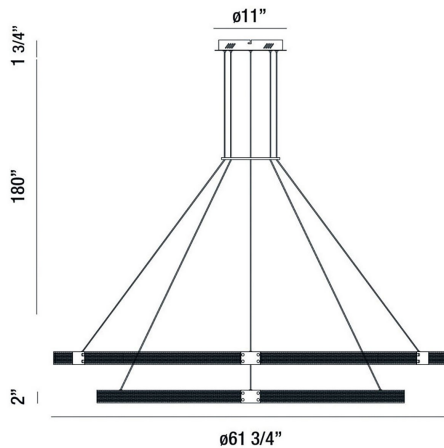

ADMIRAL, 62" 2-TIER ROUND CHANDELIER

PRODUCT DETAILS

No.	:	37384-012
Product Color	:	MATTE BLACK/GOLD
Product Material	:	METAL
Shade / Accent Material	:	METAL
Diameter	:	61.75"
Height	:	2"
Overall Height	:	183.75"
Weight	:	51LBS

LIGHT SOURCE DETAILS

Light Source Type	:	INTEGRATED LED
Input Voltage	:	120V
Bulb Voltage	:	120V
Socket Type	:	LED
Total Wattage	:	170W
Delivered Lumens	:	3035LM
Kelvin	:	3000K
CRI	:	90+
Dimmable	:	YES

OPTIONS AVAILABLE

ITEM NO.	FINISH	SHADE
37384-012	MATTE BLACK/GOLD	

TECHNICAL DETAILS

Hanging Support Type	:	WIRE
Hanging Support Length	:	180"
Canopy / Backplate Height	:	1.75"
Canopy / Backplate Dia.	:	11"
Location	:	DRY
Approval	:	
Title 24	:	YES