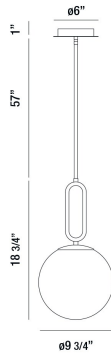

PROSPECT, 10IN PENDANT

PRODUCT DETAILS

No.	:	37348-014
Product Color	:	GOLD
Product Material	:	METAL
Shade / Accent Colour	:	CLEAR
Shade / Accent Material	:	GLASS
Diameter	:	9.75"
Height	:	18.75"
Overall Height	:	76.75"
Weight	:	3.6LBS

LIGHT SOURCE DETAILS

Number of Bulbs	:	1
Light Source Type	:	A19
Input Voltage	:	120V
Bulb Voltage	:	120V
Socket Type	:	E26
Wattage	:	1 X 60W
Total Wattage	:	60W
Bulb Included	:	NO
Dimmable	:	YES

OPTIONS AVAILABLE

ITEM NO. 37348-014	FINISH GOLD	SHADE CLEAR
------------------------------	-----------------------	-----------------------

TECHNICAL DETAILS

Hanging Support Type	:	ROD
Rods Included	:	3"+6"+12"+18"+18"
Canopy / Backplate Height	:	1.75"
Canopy / Backplate Dia.	:	6"
IP Rating	:	IP22
Location	:	DRY
Approval	:	
Beam Angle	:	360