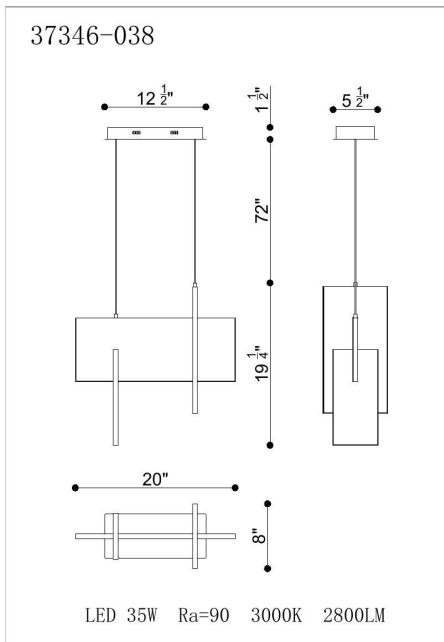

### PRODUCT DETAILS

No.	:	37346-010
Product Color	:	ANODIZED GOLD
Product Material	:	METAL
Shade / Accent Material	:	ACRYLIC
Length	:	20"
Width	:	8"
Height	:	19.25"
Overall Height	:	92"
Weight	:	10.3LBS

### LIGHT SOURCE DETAILS

Light Source Type	:	INTEGRATED LED
Input Voltage	:	120V
Bulb Voltage	:	120V
Socket Type	:	LED
Total Wattage	:	35W
Delivered Lumens	:	910LM
Kelvin	:	3000K
CRI	:	90+
Dimmable	:	YES

### TECHNICAL DETAILS

Hanging Support Type	:	WIRE
Hanging Support Length	:	72"
Canopy / Backplate Length	:	12.5"
Canopy / Backplate Height	:	1.5"
Canopy / Backplate Width	:	5.5"
Location	:	DRY
Approval	:	
Title 24	:	YES