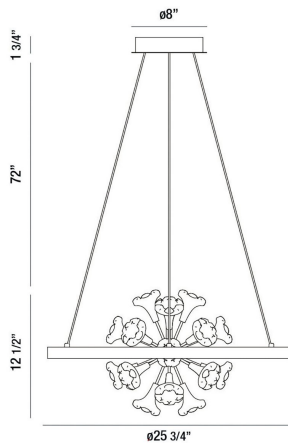

CLAYTON, 26IN INTEGRATED LED PENDANT CHANDELIER

PRODUCT DETAILS

No.	:	37342-012
Product Color	:	BRUSHED SILVER
Product Material	:	METAL
Shade / Accent Colour	:	CLEAR
Shade / Accent Material	:	GLASS
Diameter	:	25.75"
Height	:	12.5"
Overall Height	:	86.25"
Weight	:	17.5LBS

LIGHT SOURCE DETAILS

Number of Bulbs	:	1
Light Source	:	LED
Light Source Type	:	INTEGRATED LED
Input Voltage	:	120V
Bulb Voltage	:	120V
Socket Type	:	INTEGRATED
Wattage	:	1 X 35W
Total Wattage	:	35W
Delivered Lumens	:	1315LM
Kelvin	:	3000K
CRI	:	90
Bulb Included	:	YES
Dimmable	:	YES

OPTIONS AVAILABLE

ITEM NO.	FINISH	SHADE
37342-012	BRUSHED SILVER	CLEAR

TECHNICAL DETAILS

Hanging Support Type	:	AIRCRAFT CABLE
Hanging Support Length	:	72"
Canopy / Backplate Height	:	2.25"
Canopy / Backplate Dia.	:	23.5"
IP Rating	:	IP22
Approval	:	
Beam Angle	:	360