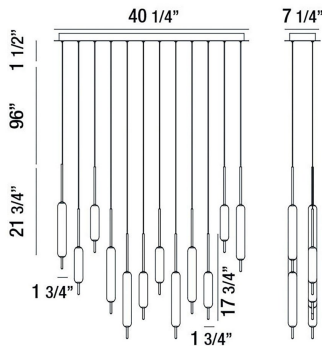

CUMBERLAND, 40" LINEAR CHANDELIER

PRODUCT DETAILS

No.	:	37236-021
Product Color	:	BLACK
Product Material	:	METAL
Shade / Accent Colour	:	WHITE
Shade / Accent Material	:	GLASS
Length	:	40.25"
Width	:	7.25"
Height	:	21.75"
Overall Height	:	119.25"
Weight	:	23lbs

LIGHT SOURCE DETAILS

Light Source Type	:	INTEGRATED LED
Input Voltage	:	120V
Bulb Voltage	:	120V
Socket Type	:	LED
Total Wattage	:	120W
Delivered Lumens	:	5850lm
Kelvin	:	3000K
CRI	:	90+
Dimmable	:	Yes

OPTIONS AVAILABLE

ITEM NO.	FINISH	SHADE
37236-014	ANTIQUE BRASS	WHITE
37236-021	BLACK	WHITE
37236-038	MIXED	WHITE
37236-042	SATIN NICKEL	WHITE

TECHNICAL DETAILS

Hanging Support Type	:	WIRE
Hanging Support Length	:	96"
Canopy / Backplate Length	:	40.25"
Canopy / Backplate Height	:	1.5"
Canopy / Backplate Width	:	7.25"
Location	:	DRY
Approval	:	
Title 24	:	Yes